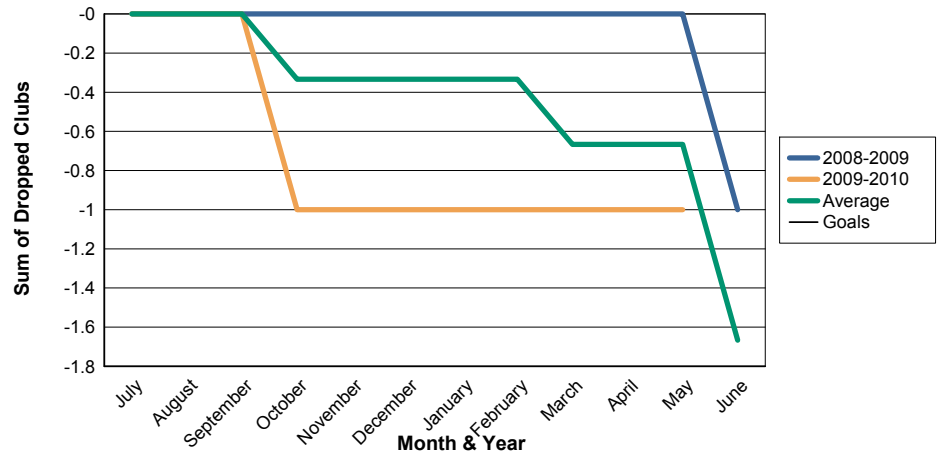

3 Year Comparisons for GMT Constitutional Area 1

By GMT District

As of May 2010

Sum of New Clubs/ Month & Year

For District 7 L

Sum of Dropped Clubs/ Month & Year

For District 7 L

Sum of Net Clubs/ Month & Year