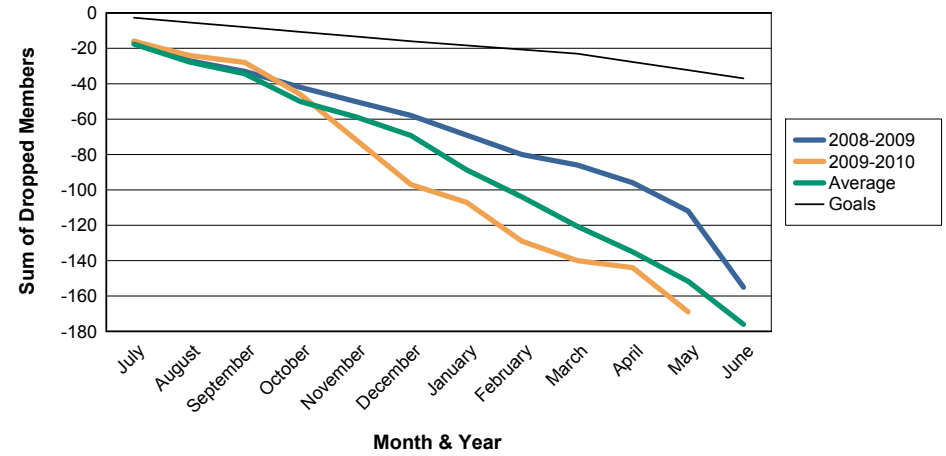

For District 7 L

Sum of Charter Members/ Month & Year

For District 7 L

3 Year Comparisons for GMT Constitutional Area 1

By GMT District

As of May 2010

Sum of New Members/ Month & Year

For District 7 L

Sum of Dropped Members/ Month & Year

For District 7 L

Sum of Net Members/ Month & Year

For District 7 L