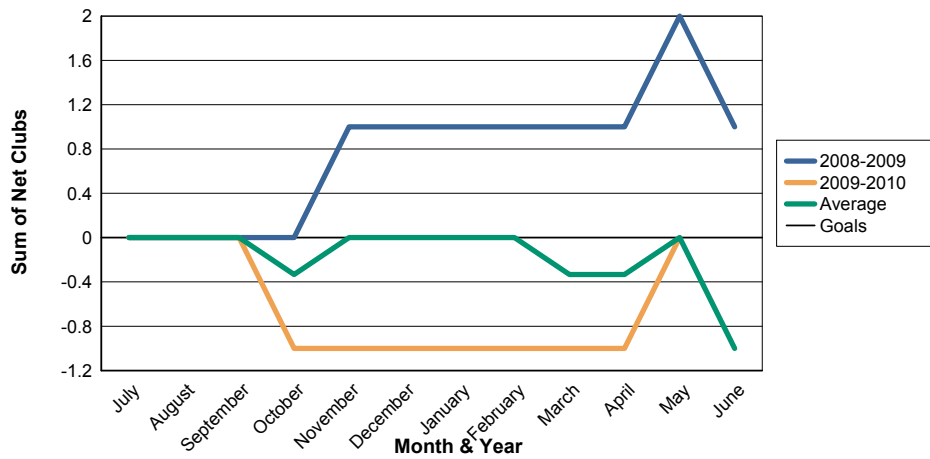

Sum of Net Clubs/ Month & Year

For District 7 L