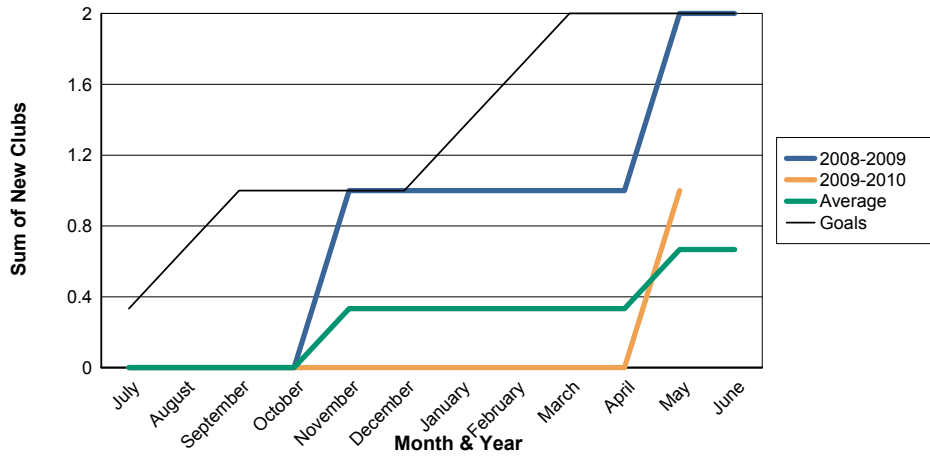

3 Year Comparisons for GMT Constitutional Area 1

By GMT District

As of May 2010

Sum of New Clubs/ Month & Year

For District 7 L

Sum of Dropped Clubs/ Month & Year

For District 7 L

Sum of Net Clubs/ Month & Year