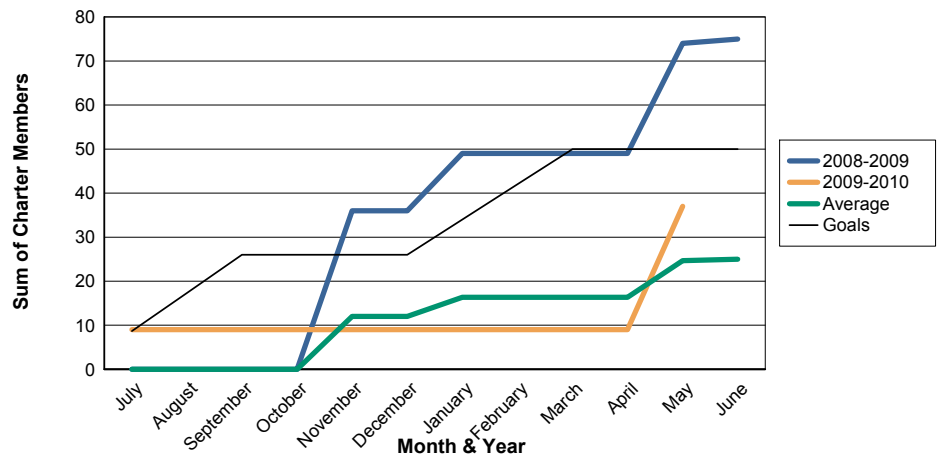

3 Year Comparisons for GMT Constitutional Area 1

By GMT District

As of May 2010

Sum of New Clubs/ Month & Year

For District 7 L

Sum of Dropped Clubs/ Month & Year

For District 7 L

Sum of Net Clubs/ Month & Year

For District 7 L

Sum of Charter Members/ Month & Year

For District 7 L

3 Year Comparisons for GMT Constitutional Area 1

By GMT District

As of May 2010

Sum of New Members/ Month & Year

For District 7 L