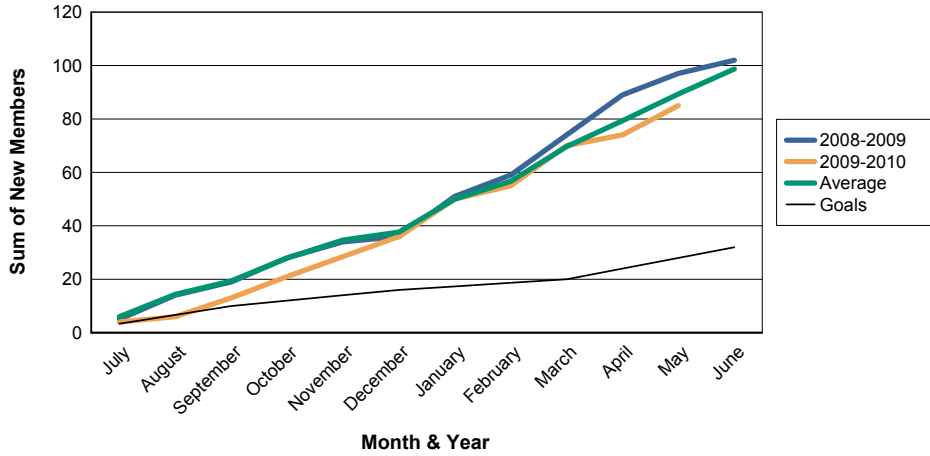

3 Year Comparisons for GMT Constitutional Area 1

By GMT District

As of May 2010

Sum of New Clubs/ Month & Year

For District 7 L

Sum of Dropped Clubs/ Month & Year

For District 7 L

Sum of Net Clubs/ Month & Year

For District 7 L

Sum of Charter Members/ Month & Year

For District 7 L

3 Year Comparisons for GMT Constitutional Area 1

By GMT District

As of May 2010

Sum of New Members/ Month & Year

For District 7 L

Sum of Dropped Members/ Month & Year

For District 7 L

Sum of Net Members/ Month & Year

For District 7 L